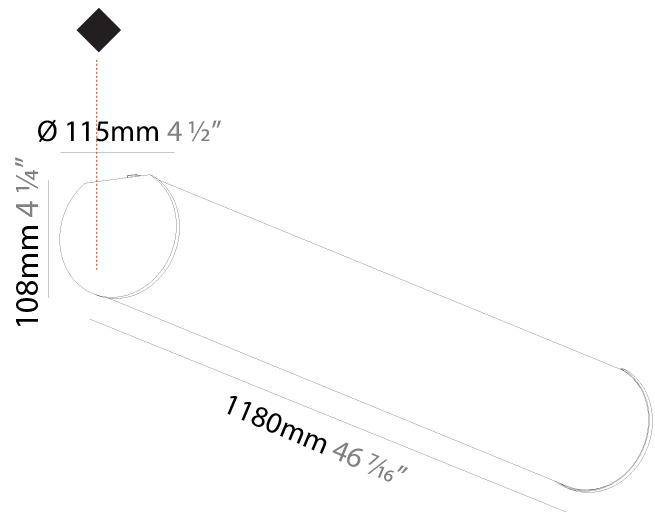

1. To build a product code in our configurator select the specify button on the base model # product page
2. To build a manual product code on this datasheet choose from the options listed below in blue font and add the suffix to the base model #

GENERAL

Series: Bunga
Brand: Prolicht
Division: Architectural
Mounting Type: Surface
Mounting Location: Ceiling
Subcategory: Profile

PHYSICAL

Shape: Cylinder
Diameter (mm): 115
Diameter (in): 4 1/2
Length (mm): 1180
Length (in): 46 7/16
Height (mm): 108
Height (in): 4 1/4
Light Distribution: Omnidirectional
Weight (kg): 3.685
Weight (lbs): 8.124
Diffuser: PMMA - Opal
Fixture Finish: SSR / BKV / CWI / CRY / HAB / LAG / UFT / ITA / RUA / RUR / MIC / FTG / MYG / TWT / LOD / PUS / FRO / FUP / KIA / POP / BLS / SPG / MEY / GOH / GUM / CHC / COM / ABZ / JAG / OBR / MOS / ROR
Fixture Material: Aluminum

ELECTRICAL

Lamp Type: LED (Zhaga Standard)
Input Wattage (W): 20
Total Output Wattage (W): 16 / 12.8 (3500K)
Dimming: Non-Dimming / Phase Dimming (120Vac only) / 0-10V Dimming
Driver Included: Yes
Driver Location: Integrated
Driver Type: Constant Current - 120 / 277Vac
Driver Class: Class 2
Input Voltage (V): 120 - 277
Constant Current (MA): 350 / 400 (3500K)

LED

Color Temperature (°K): 3000 / 3500 / 4000
Max. Delivered Lumen (lm): 2210 / 2293 / 2340
CRI: >80 CRI
Lamp Life (hrs): 50000

OPTICAL

RATINGS AND CERTIFICATIONS

Certified By: Certified for North American Standards
IP rating: IP20