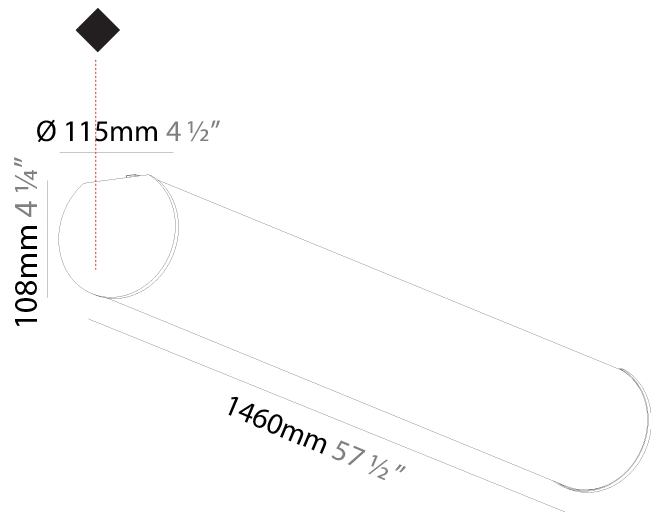

1. To build a product code in our configurator select the specify button on the base model # product page
2. To build a manual product code on this datasheet choose from the options listed below in blue font and add the suffix to the base model #

GENERAL

Series: Bunga
Brand: Prolicht
Division: Architectural
Mounting Type: Surface
Mounting Location: Ceiling
Subcategory: Profile

PHYSICAL

Shape: Cylinder
Diameter (mm): 115
Diameter (in): 4 1/2
Length (mm): 1460
Length (in): 57 1/2
Height (mm): 108
Height (in): 4 1/4
Light Distribution: Omnidirectional
Weight (kg): 4.413
Weight (lbs): 9.729
Diffuser: PMMA - Opal
Fixture Finish: SSR / BKV / CWI / CRY / HAB / LAG / UFT / ITA / RUA / RUR / MIC / FTG / MYG / TWT / LOD / PUS / FRO / FUP / KIA / POP / BLS / SPG / MEY / GOH / GUM / CHC / COM / ABZ / JAG / OBR / MOS / ROR
Fixture Material: Aluminum

ELECTRICAL

Lamp Type: LED (Zhaga Standard)
Input Wattage (W): 25
Total Output Wattage (W): 20 / 16 (3500K)
Dimming: Non-Dimming / Phase Dimming (120Vac only) / 0-10V Dimming
Driver Included: Yes
Driver Location: Integrated
Driver Type: Constant Current - 120 / 277Vac
Driver Class: Class 2
Input Voltage (V): 120 - 277
Constant Current (MA): 350 / 500 (3500K)

LED

Color Temperature (°K): 3000 / 3500 / 4000
Max. Delivered Lumen (lm): 2770 / 2862 / 2920
CRI: >80 CRI
Lamp Life (hrs): 50000

OPTICAL

RATINGS AND CERTIFICATIONS

Certified By: Certified for North American Standards
IP rating: IP20