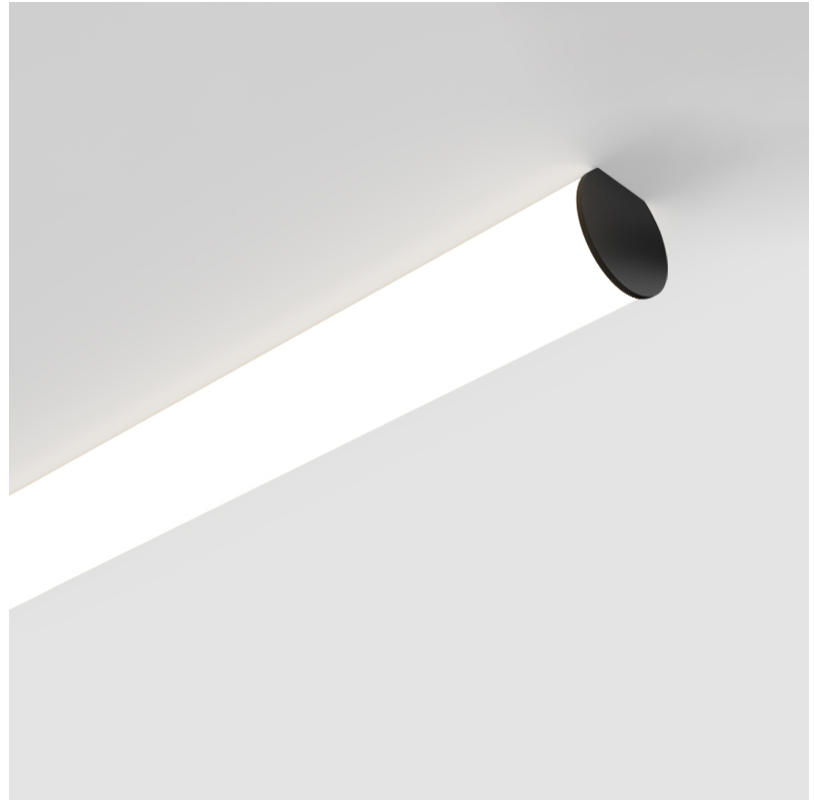

1. To build a product code in our configurator select the specify button on the base model # product page
2. To build a manual product code on this datasheet choose from the options listed below in blue font and add the suffix to the base model #

GENERAL

Series: Bunga
Brand: Prolicht
Division: Architectural
Mounting Type: Surface
Mounting Location: Ceiling
Subcategory: Profile

PHYSICAL

Shape: Cylinder
Diameter (mm): 115
Diameter (in): 4 1/2
Length (mm): 2020
Length (in): 79 1/2
Height (mm): 108
Height (in): 4 1/4
Light Distribution: Omnidirectional
Weight (kg): 5.866
Weight (lbs): 12.932
Diffuser: PMMA - Opal
Fixture Finish: SSR / BKV / CWI / CRY / HAB / LAG / UFT / ITA / RUA / RUR / MIC / FTG / MYG / TWT / LOD / PUS / FRO / FUP / KIA / POP / BLS / SPG / MEY / GOH / GUM / CHC / COM / ABZ / JAG / OBR / MOS / ROR
Fixture Material: Aluminum

ELECTRICAL

Lamp Type: LED (Zhaga Standard)
Input Wattage (W): 35
Total Output Wattage (W): 28 / 22.8 (3500K)
Dimming: Non-Dimming / Phase Dimming (120Vac only) / 0-10V Dimming
Driver Included: Yes
Driver Location: Integrated
Driver Type: Constant Current - 120 / 277Vac
Driver Class: Class 2
Input Voltage (V): 120 - 277
Constant Current (MA): 350 / 700 (3500K)

LED

Color Temperature (°K): 3000 / 3500 / 4000
Max. Delivered Lumen (lm): 3870 / 4008 / 4090
CRI: >80 CRI
Lamp Life (hrs): 50000

OPTICAL

RATINGS AND CERTIFICATIONS

Certified By: Certified for North American Standards
IP rating: IP20