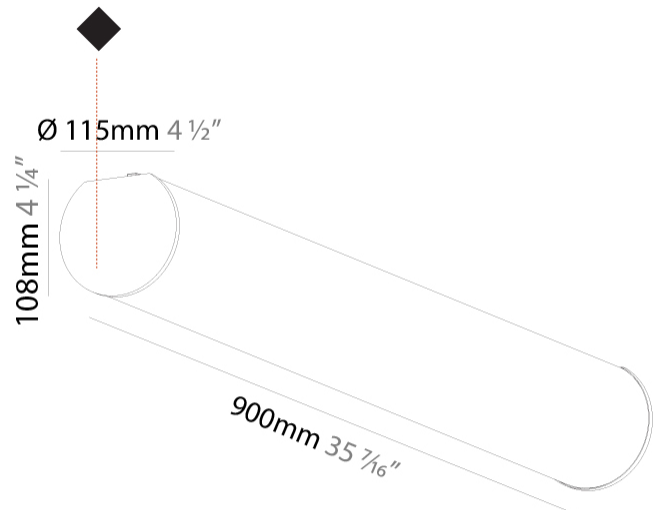

1. To build a product code in our configurator select the specify button on the base model # product page
2. To build a manual product code on this datasheet choose from the options listed below in blue font and add the suffix to the base model #

GENERAL

Series: Bunga
Brand: Prolicht
Division: Architectural
Mounting Type: Surface
Mounting Location: Ceiling
Subcategory: Profile

PHYSICAL

Shape: Cylinder
Diameter (mm): 115
Diameter (in): 4 1/2
Length (mm): 900
Length (in): 35 7/16
Height (mm): 108
Height (in): 4 1/4
Light Distribution: Omnidirectional
Weight (kg): 2.954
Weight (lbs): 6.512
Diffuser: PMMA - Opal
Fixture Finish: SSR / BKV / CWI / CRY / HAB / LAG / UFT / ITA / RUA / RUR / MIC / FTG / MYG / TWT / LOD / PUS / FRO / FUP / KIA / POP / BLS / SPG / MEY / GOH / GUM / CHC / COM / ABZ / JAG / OBR / MOS / ROR
Fixture Material: Aluminum

ELECTRICAL

Lamp Type: LED (Zhaga Standard)
Input Wattage (W): 15
Total Output Wattage (W): 12 / 11.2 (3500K)
Dimming: Non-Dimming / Phase Dimming (120Vac only) / 0-10V Dimming
Driver Included: Yes
Driver Location: Integrated
Driver Type: Constant Current - 120 / 277Vac
Driver Class: Class 2
Input Voltage (V): 120 - 277
Constant Current (MA): 350 / 325 (3500K)

LED

Color Temperature (°K): 3000 / 3500 / 4000
Max. Delivered Lumen (lm): 1660 / 1715 / 1750
CRI: >80 CRI
Lamp Life (hrs): 50000

OPTICAL

RATINGS AND CERTIFICATIONS

Certified By: Certified for North American Standards
IP rating: IP20