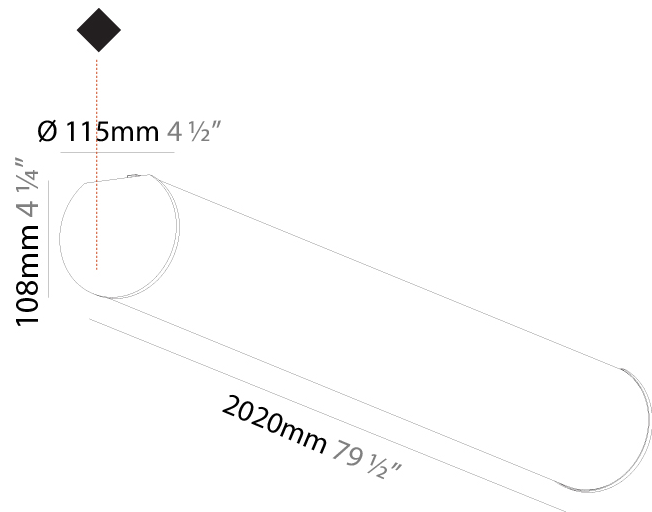

1. To build a product code in our configurator select the specify button on the base model # product page
2. To build a manual product code on this datasheet choose from the options listed below in blue font and add the suffix to the base model #

GENERAL

Series: Bunga
Brand: Prolicht
Division: Architectural
Mounting Type: Surface
Mounting Location: Ceiling
Subcategory: Profile

PHYSICAL

Shape: Cylinder
Diameter (mm): 115
Diameter (in): 4 1/2
Length (mm): 2020
Length (in): 79 1/2
Height (mm): 108
Height (in): 4 1/4
Light Distribution: Omnidirectional
Weight (kg): 5.866
Weight (lbs): 12.932
Diffuser: PMMA - Opal
Fixture Finish: SSR / BKV / CWI / CRY / HAB / LAG / UFT / ITA / RUA / RUR / MIC / FTG / MYG / TWT / LOD / PUS / FRO / FUP / KIA / POP / BLS / SPG / MEY / GOH / GUM / CHC / COM / ABZ / JAG / OBR / MOS / ROR
Fixture Material: Aluminum

ELECTRICAL

Lamp Type: LED (Zhaga Standard)
Input Wattage (W): 35
Total Output Wattage (W): 28 / 22.8 (3500K)
Dimming: Non-Dimming / Phase Dimming (120Vac only) / 0-10V Dimming
Driver Included: Yes
Driver Location: Integrated
Driver Type: Constant Current - 120 / 277Vac
Driver Class: Class 2
Input Voltage (V): 120 - 277
Constant Current (MA): 350 / 700 (3500K)

LED

Color Temperature (°K): 3000 / 3500 / 4000
Max. Delivered Lumen (lm): 3870 / 4008 / 4090
CRI: >80 CRI
Lamp Life (hrs): 50000

OPTICAL

RATINGS AND CERTIFICATIONS

Certified By: Certified for North American Standards
IP rating: IP20