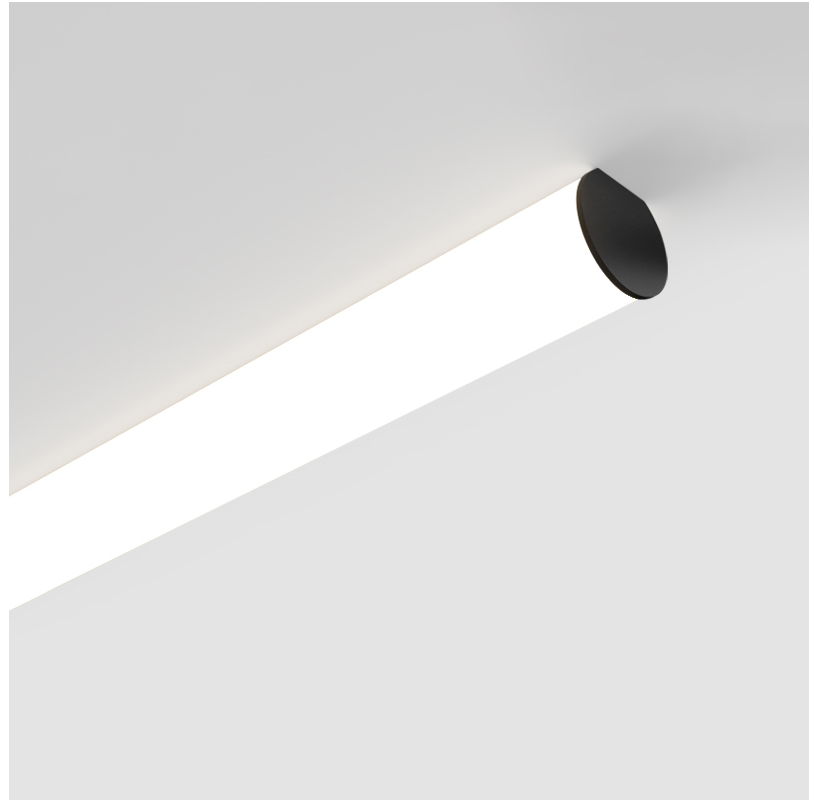

1. To build a product code in our configurator select the specify button on the base model # product page
2. To build a manual product code on this datasheet choose from the options listed below in blue font and add the suffix to the base model #

GENERAL

Series: Bunga
Brand: Prolicht
Division: Architectural
Mounting Type: Surface
Mounting Location: Ceiling
Subcategory: Profile

PHYSICAL

Shape: Cylinder
Diameter (mm): 115
Diameter (in): 4 1/2
Length (mm): 900
Length (in): 35 7/16
Height (mm): 108
Height (in): 4 1/4
Light Distribution: Omnidirectional
Weight (kg): 2.954
Weight (lbs): 6.512
Diffuser: PMMA - Opal
Fixture Finish: SSR / BKV / CWI / CRY / HAB / LAG / UFT / ITA / RUA / RUR / MIC / FTG / MYG / TWT / LOD / PUS / FRO / FUP / KIA / POP / BLS / SPG / MEY / GOH / GUM / CHC / COM / ABZ / JAG / OBR / MOS / ROR
Fixture Material: Aluminum

ELECTRICAL

Lamp Type: LED (Zhaga Standard)
Input Wattage (W): 15
Total Output Wattage (W): 12 / 11.2 (3500K)
Dimming: Non-Dimming / Phase Dimming (120Vac only) / 0-10V Dimming
Driver Included: Yes
Driver Location: Integrated
Driver Type: Constant Current - 120 / 277Vac
Driver Class: Class 2
Input Voltage (V): 120 - 277
Constant Current (MA): 350 / 325 (3500K)

LED

Color Temperature (°K): 3000 / 3500 / 4000
Max. Delivered Lumen (lm): 1660 / 1715 / 1750
CRI: >80 CRI
Lamp Life (hrs): 50000

OPTICAL

RATINGS AND CERTIFICATIONS

Certified By: Certified for North American Standards
IP rating: IP20