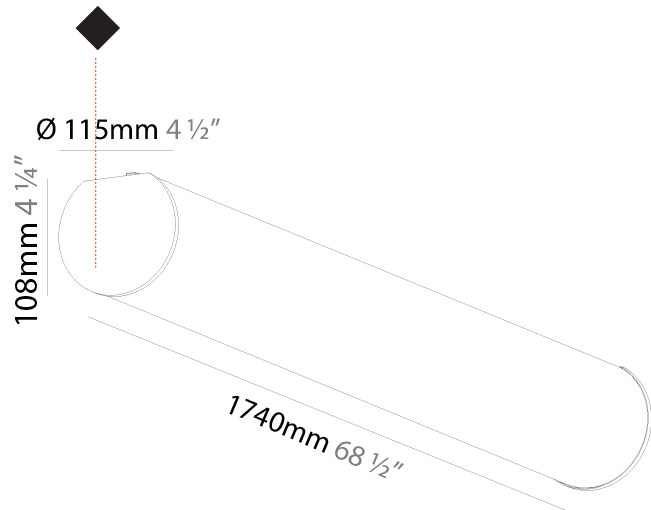

1. To build a product code in our configurator select the specify button on the base model # product page
2. To build a manual product code on this datasheet choose from the options listed below in blue font and add the suffix to the base model #

GENERAL

Series: Bunga
Brand: Prolicht
Division: Architectural
Mounting Type: Surface
Mounting Location: Ceiling
Subcategory: Profile

PHYSICAL

Shape: Cylinder
Diameter (mm): 115
Diameter (in): 4 1/2
Length (mm): 1740
Length (in): 68 1/2
Height (mm): 108
Height (in): 4 1/4
Light Distribution: Omnidirectional
Weight (kg): 5.138
Weight (lbs): 11.327
Diffuser: PMMA - Opal
Fixture Finish: SSR / BKV / CWI / CRY / HAB / LAG / UFT / ITA / RUA / RUR / MIC / FTG / MYG / TWT / LOD / PUS / FRO / FUP / KIA / POP / BLS / SPG / MEY / GOH / GUM / CHC / COM / ABZ / JAG / OBR / MOS / ROR
Fixture Material: Aluminum

ELECTRICAL

Lamp Type: LED (Zhaga Standard)
Input Wattage (W): 30
Total Output Wattage (W): 24 / 19.2 (3500K)
Dimming: Non-Dimming / Phase Dimming (120Vac only) / 0-10V Dimming
Driver Included: Yes
Driver Location: Integrated
Driver Type: Constant Current - 120 / 277Vac
Driver Class: Class 2
Input Voltage (V): 120 - 277
Constant Current (MA): 350 / 600 (3500K)

LED

Color Temperature (°K): 3000 / 3500 / 4000
Max. Delivered Lumen (lm): 3320 / 3440 / 3510
CRI: >80 CRI
Lamp Life (hrs): 50000

OPTICAL

RATINGS AND CERTIFICATIONS

Certified By: Certified for North American Standards
IP rating: IP20